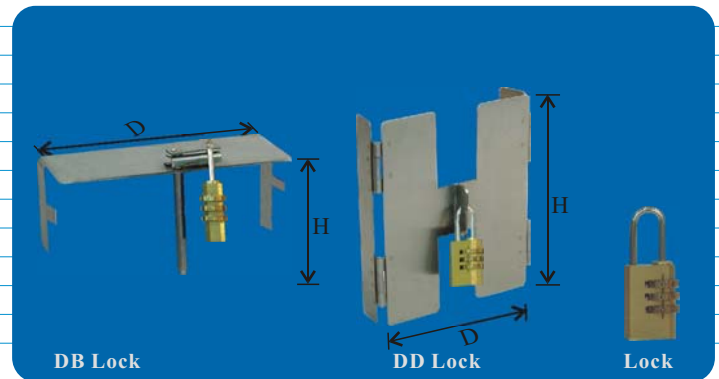

Security Lock Devices for Upright Freezer Drawer Racks (Patent pending)

Protect your samples from unauthorized access using these security lock devices.

Lock Device	Lock Dimension		Applicable to Rack	Rack Height			
	D	H					
DB-02	5 1/2 inch 140 mm	2 7/16 inch 62 mm	UFD-B04-1	3 7/16 inch 88 mm			
			UFD-T04-1	3 7/16 inch 88 mm			
			UFD-LB04-1	3 7/16 inch 88 mm			
			UFD-LT04-1	3 7/16 inch 88 mm			
			UFD-B03-1	3 inch 77mm			
			UFD-T03-1	3 inch 77mm			
			UFD-LB03-1	3 inch 77mm			
			UFD-LT03-1	3 inch 77mm			
			UFD-B01-1	2 3/8 inch 60 mm			
			UFD-T01-1	2 3/8 inch 60 mm			
			UFD-LB01-1	2 3/8 inch 60 mm			
			UFD-LT01-1	2 3/8 inch 60 mm			
DD-03	2 3/5 inch 66 mm	3 11/16 inch 94 mm	UFD-B03-2	6 1/16 inch 154 mm			
			UFD-T03-2	6 1/16 inch 154 mm			
			UFD-LB03-2	6 1/16 inch 154 mm			
			UFD-LT03-2	6 1/16 inch 154 mm			
			UFD-B01-2	4 3/4 inch 120 mm			
			UFD-T01-2	4 3/4 inch 120 mm			
			UFD-LB01-2	4 3/4 inch 120 mm			
			UFD-LT01-2	4 3/4 inch 120 mm			
			DD-04	2 3/5 inch 66 mm	4 3/16 inch 106 mm	UFD-B10-1	4 1/2 inch 114 mm
						UFD-T10-1	4 1/2 inch 114 mm
						UFD-LB10-1	4 1/2 inch 114 mm
						UFD-LT10-1	4 1/2 inch 114 mm
UFD-B06-1	4 1/2 inch 114 mm						
UFD-T06-1	4 1/2 inch 114 mm						
UFD-LB06-1	4 1/2 inch 114 mm						
UFD-LT06-1	4 1/2 inch 114 mm						
UFD-B-1	4 15/16 inch 126 mm						
UFD-T15-1	4 15/16 inch 126 mm						
UFD-T50-1	4 15/16 inch 126 mm						
UFD-LB-1	4 15/16 inch 126 mm						
UFD-LT15-1	4 15/16 inch 126 mm						
UFD-LT50-1	4 15/16 inch 126 mm						
UFD-XLB-1	4 15/16 inch 126 mm						
UFD-XLT15-1	4 15/16 inch 126 mm						
UFD-XLT50-1	4 15/16 inch 126 mm						
DD-05	2 3/5 inch 66 mm	5 15/16 inch 150 mm				UFD-B01-3	7 1/8 inch 180 mm
			UFD-T01-3	7 1/8 inch 180 mm			
			UFD-LB01-3	7 1/8 inch 180 mm			
			UFD-LT01-3	7 1/8 inch 180 mm			