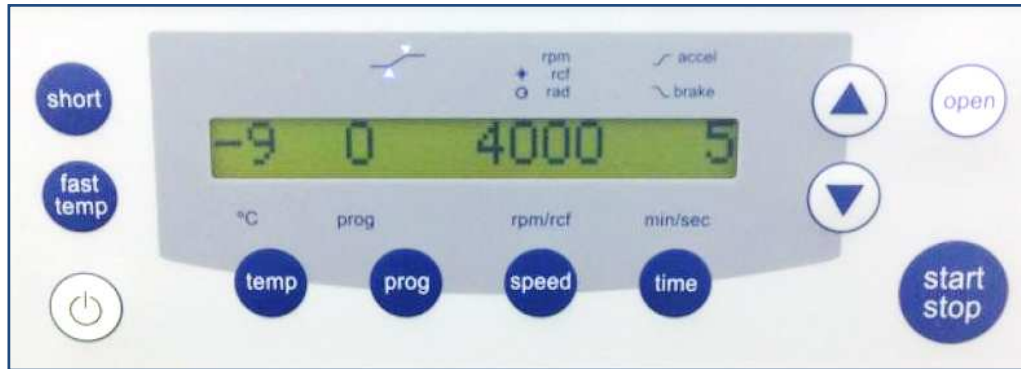

COMPETITION

Ventilated Model

Best Products. | Best Performance. | Best Protection.