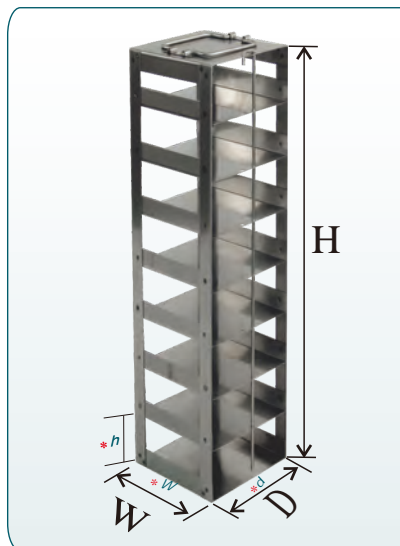

## For Micronic

**Roborack-96 with Low Cover (H=1 $\frac{5}{8}$ inch / 41.2mm)**

## For Fluidx

**384-Format Rack for Square Tube (H= $\frac{9}{16}$ inch / 14.4mm, each compartment holds 3 racks.)**

**Low Profile 96-Format Rack for all 0.5ml and 0.75ml Tube with Tall Profile Lid**

**(H=1 $\frac{3}{4}$ inch / 43.87mm)**

**96-Format Rack for 1.0ml Tube with Low Profile Lid (H=1 $\frac{3}{4}$ inch / 43.9mm)**

**96-Format Rack for Tube with Protective Jacket with Standard Profile Lid (H=1 $\frac{3}{4}$ inch / 44mm)**

- ◆ Made of corrosion resistant stainless steel.
- ◆ Locking rods are included.