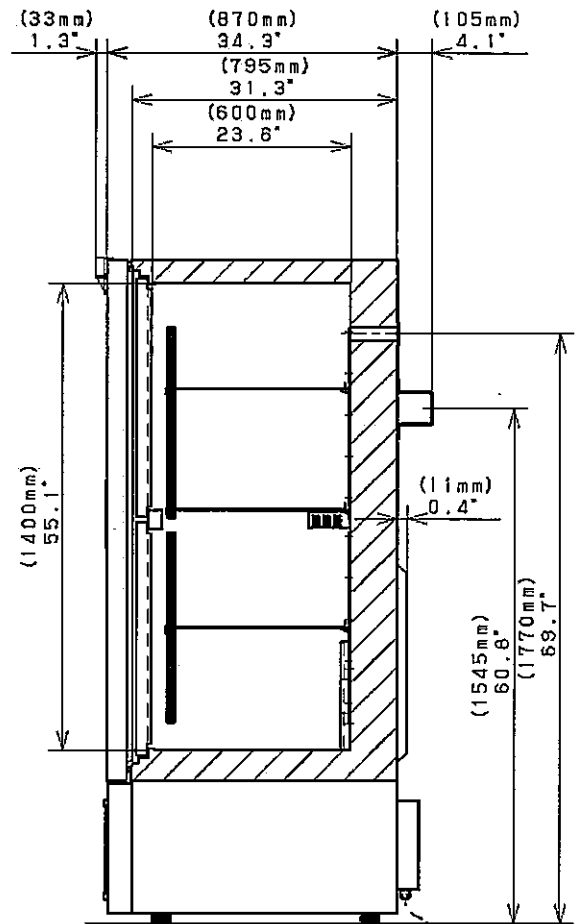

Dimensions

MDF-U76VA-PA

Top

Front

Power supply cord exit position
(Main body back)

Side