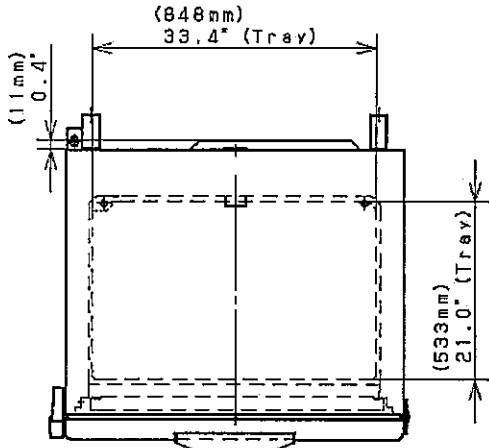

Dimensions

MDF-U76VA-PA

Top

Front

Power supply cord exit position
(Main body back)

Side