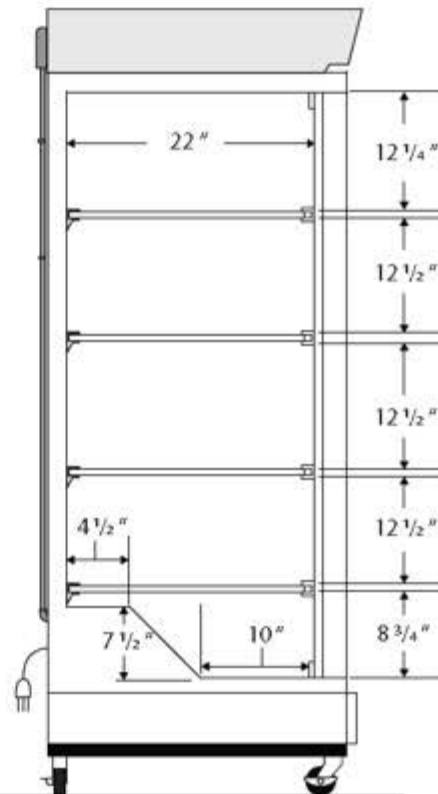

Front View

Side View

115VAC/60Hz/1PH
NEMA-5-15P

Cu. Ft	Defrost	Door	Int Door	Shelves	Interior Dim.			Refrigerant	H.P.	Amps	Weight
					W"	D"	H"				
30	Manual	1 Solid	5	4 Fixed	32	22	64 1/2	R404a	1/3	6	432 lbs.