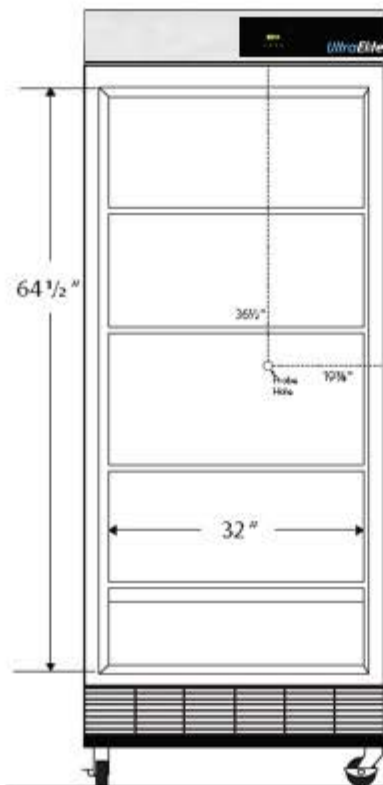

Front View

Side View

115VAC/60Hz/1PH
NEMA-5-15P

Cu. Ft	Defrost	Door	Int Door	Shelves	Interior Dim.			Refrigerant	H.P.	Amps	Weight
					W"	D"	H"				
30	Manual	1 Solid	5	4 Fixed	32	22	64 1/2	R404a	1/3	6	432 lbs.