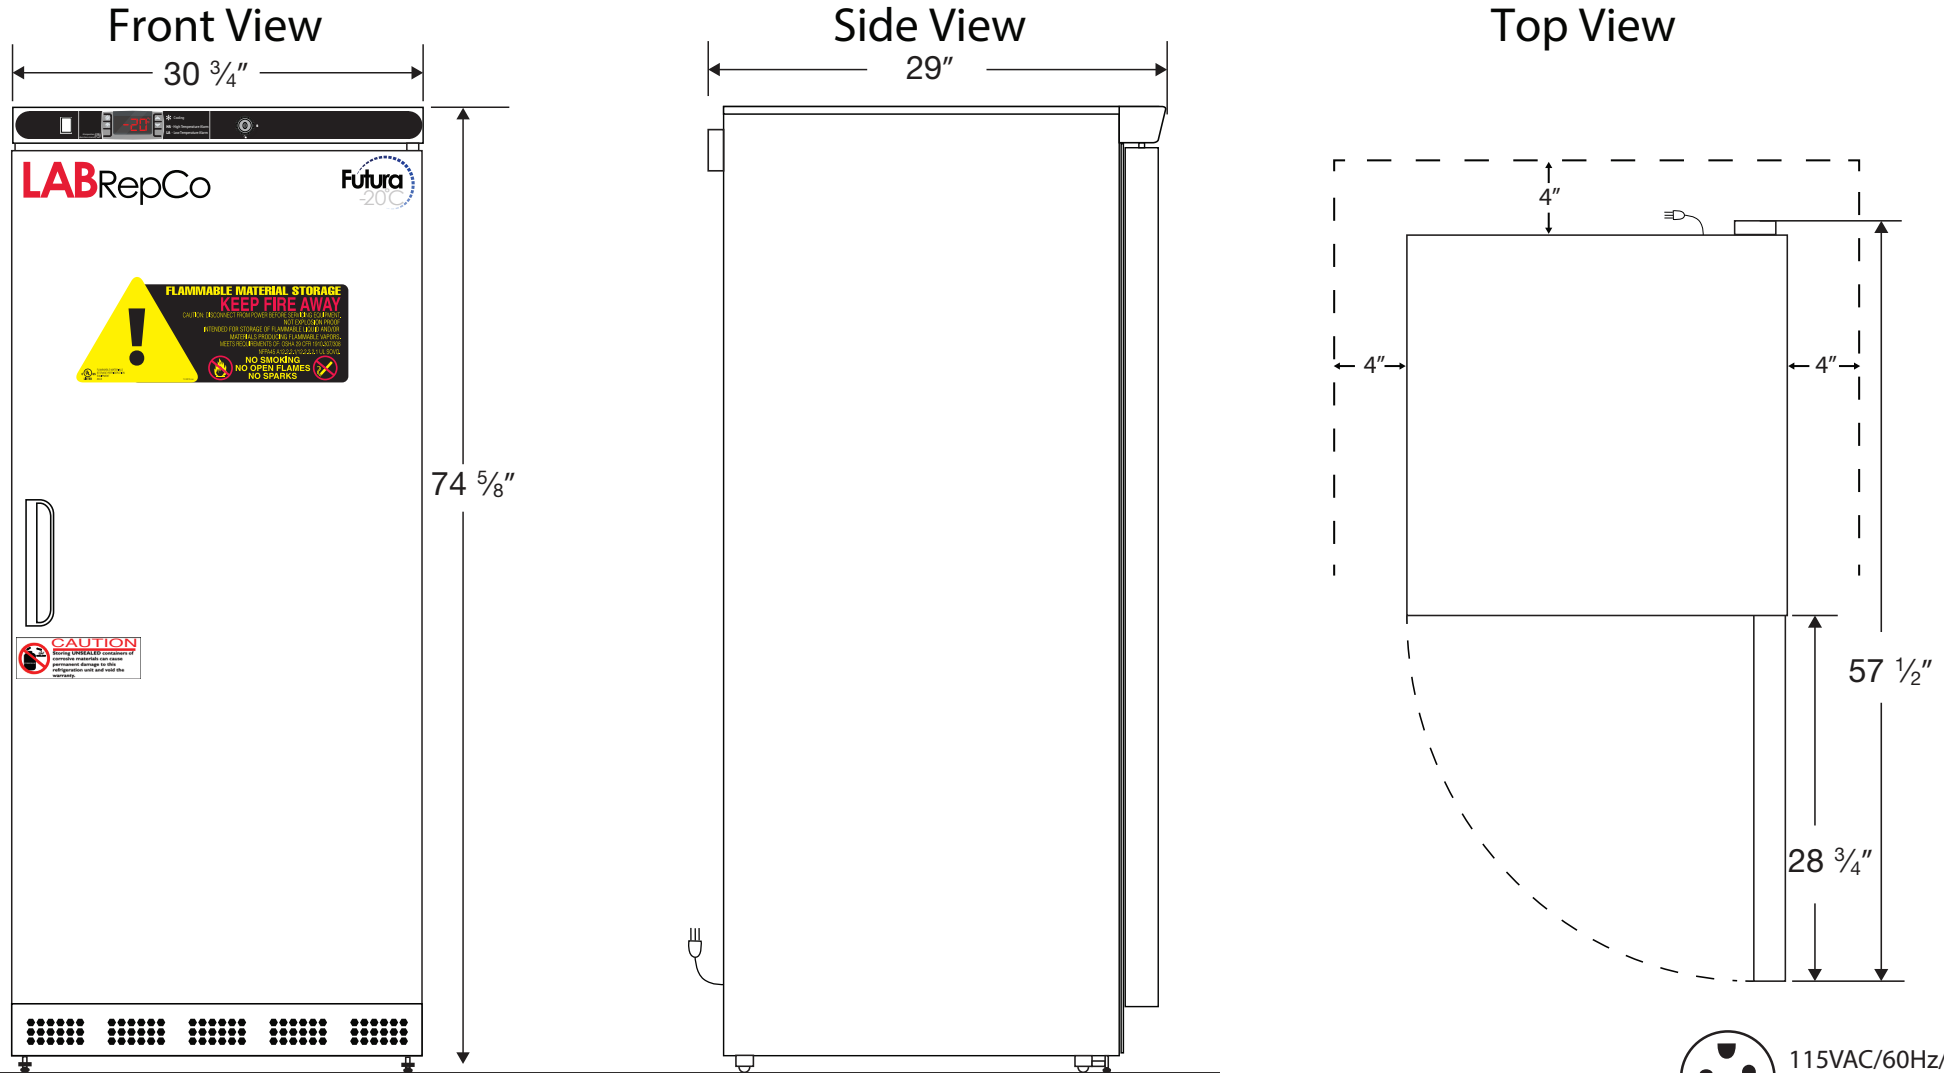

LABRepCo

Exterior
LHP-20-FF

CUTSHEET

 115VAC/60Hz/1PH
NEMA-5-15P

NOTE: Ventilation Requirements – Minimum 4" clearance on sides and back

Cu. Ft	Defrost	Door	Int Door	Shelves	W"	D"	H"	Refrigerant	H.P.	Amps	Weight
20	Manual	1 Solid	0	6 Fixed	30 3/4	29	74 5/8	R290	1/2	6	210 lbs.