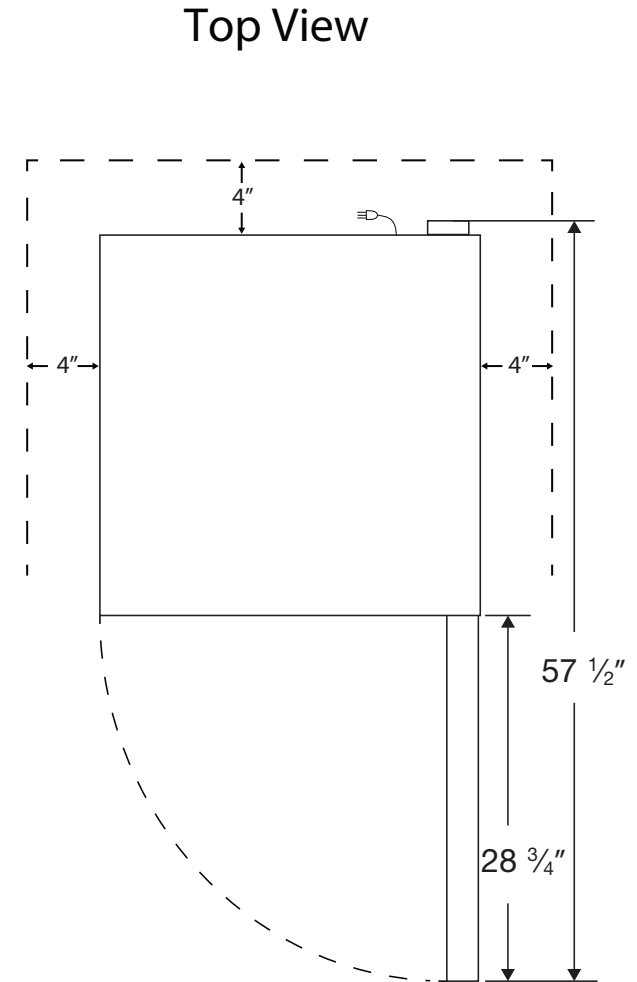

LABRepCo

Exterior
LHP-20-FM

CUTSHEET

 115VAC/60Hz/1PH
NEMA-5-15P

NOTE: Ventilation Requirements – Minimum 4" clearance on sides and back

Cu. Ft	Defrost	Door	Int Door	Shelves	W"	D"	H"	Refrigerant	H.P.	Amps	Weight
20	Manual	1 Solid	0	6 Fixed	30 3/4	29	74 5/8	R290	1/2	6	210 lbs.