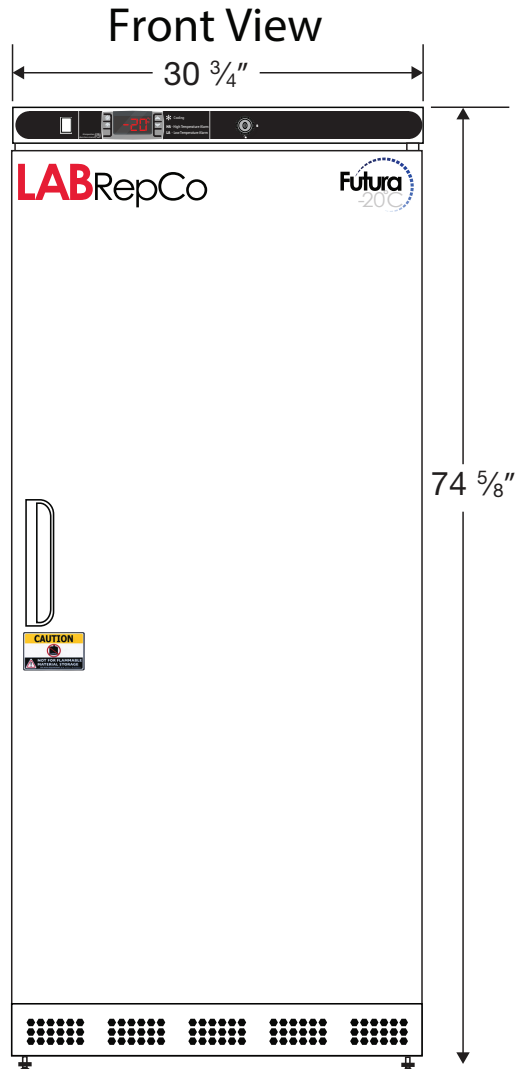

LABRepCo

Exterior
LHP-20-FM

CUTSHEET

 115VAC/60Hz/1PH
NEMA-5-15P

NOTE: Ventilation Requirements – Minimum 4" clearance on sides and back

Cu. Ft	Defrost	Door	Int Door	Shelves	W"	D"	H"	Refrigerant	H.P.	Amps	Weight
20	Manual	1 Solid	0	6 Fixed	30 3/4	29	74 5/8	R290	1/2	6	210 lbs.