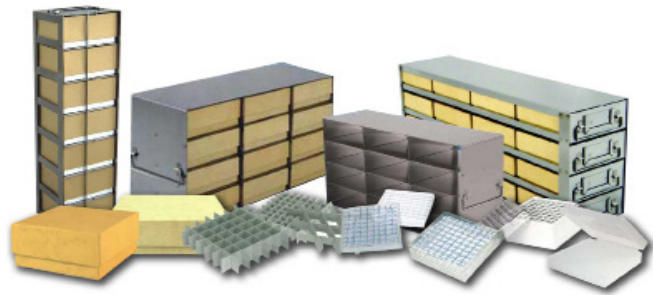

Futura -40°C

Low Temp Chest Freezers

Our **FUTURA PLUS+ Series** low temperature manual defrost chest freezers are designed for applications in the standard research and clinical market requiring more rigorous temperature control and construction features.

LABL-13-CT40

Optional Features:

- Chart recorder
- Alarm relay contacts

LABRepCo
One Company • Many Solutions

Specifications and Ordering Information:

**LABL-5-CT40 &
LABL-5-CT45**

Models	LABL-5-CT40	LABL-5-CT45	LABL-9-CT43	LABL-13-CT40
Overall Height in.	39	39	38 1/2	38 1/2
Overall Width in.	28 1/2	28 1/2	42	43
Overall Depth in.	22	22	24 1/2	31
Interior Height in.	27 1/2	27 1/2	28 1/2	28 1/2
Interior Width in.	23	23	36	37 1/2
Interior Depth in.	15	15	16 1/2	22
Interior cu. ft.	5.0	5.0	9.0	13.0
Number of Casters	4	4	4	4
Temperature	0° to -40°C	0° to -45°C	0° to -43°C	0° to -40°C
Voltage	115V, 1PH, 60Hz	115V, 1PH, 60Hz	115V, 1PH, 60Hz	115V, 1PH, 60Hz

Specifications subject to change without notice.

LABL-9-CT43

Maximize Freezer Space

Please visit labrepco.com or speak with your local representative for inventory rack information.

LABL-13-CT45