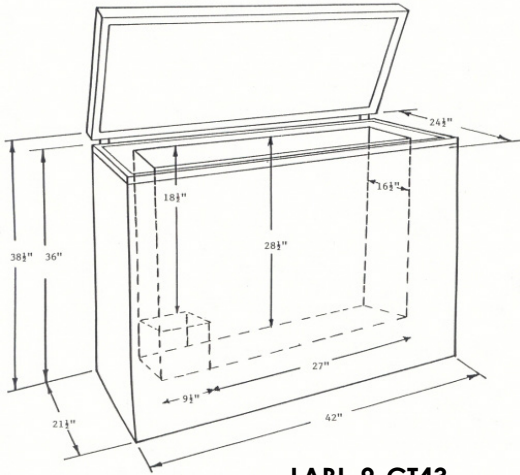

LABL-5-CT45

Standard Product Features:

- Manual defrost
- 5.0, 9.0 & 13.0 cu. ft. capacities
- -40°C, -43°C & -45°C temperature ranges
- Digital control with two temperature displays. One display shows the set temperature, the other shows the actual temperature in the freezer.
- Single-stage type refrigeration system with hermetic motor compressor
- Four heavy duty, swivel casters allow for convenient mobility
- White interior and exterior with hinged solid door
- 115V operation
- ETL electrical approved
- Warranties: 1 year parts and 90 days labor

LABL-13-CT40

Optional Features:

- Chart recorder
- Alarm relay contacts

LABRepCo
One Company • Many Solutions

Specifications and Ordering Information:

**LABL-5-CT40 &
LABL-5-CT45**

Models	LABL-5-CT40	LABL-5-CT45	LABL-9-CT43	LABL-13-CT40
Overall Height in.	39	39	38 1/2	38 1/2
Overall Width in.	28 1/2	28 1/2	42	43
Overall Depth in.	22	22	24 1/2	31
Interior Height in.	27 1/2	27 1/2	28 1/2	28 1/2
Interior Width in.	23	23	36	37 1/2
Interior Depth in.	15	15	16 1/2	22
Interior cu. ft.	5.0	5.0	9.0	13.0
Number of Casters	4	4	4	4
Temperature	0° to -40°C	0° to -45°C	0° to -43°C	0° to -40°C
Voltage	115V, 1PH, 60Hz	115V, 1PH, 60Hz	115V, 1PH, 60Hz	115V, 1PH, 60Hz

Specifications subject to change without notice.

LABL-9-CT43

Maximize Freezer Space

Please visit labrepco.com or speak with your local representative for inventory rack information.

LABL-13-CT45