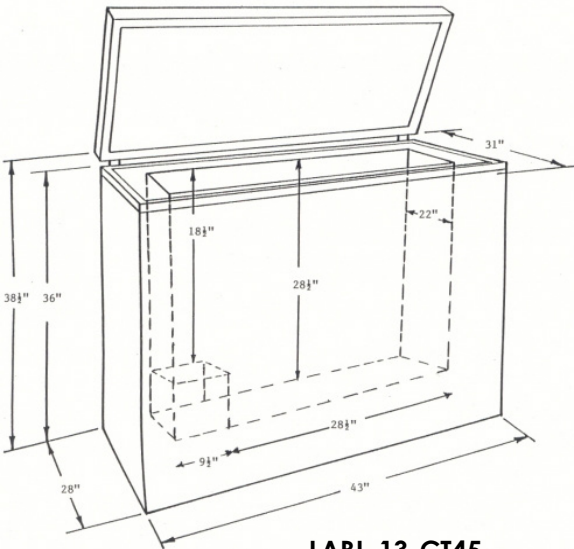

LABL-5-CT45

Standard Product Features:

- Manual defrost
- 5.0, 9.0 & 13.0 cu. ft. capacities
- -40°C, -43°C & -45°C temperature ranges
- Digital control with two temperature displays. One display shows the set temperature, the other shows the actual temperature in the freezer.
- Single-stage type refrigeration system with hermetic motor compressor
- Four heavy duty, swivel casters allow for convenient mobility
- White interior and exterior with hinged solid door
- 115V operation
- ETL electrical approved
- Warranties: 1 year parts and 90 days labor

LABL-13-CT40

Optional Features:

- Chart recorder
- Alarm relay contacts

LABRepCo
One Company • Many Solutions

Specifications and Ordering Information:

**LABL-5-CT40 &
LABL-5-CT45**

Models	LABL-5-CT40	LABL-5-CT45	LABL-9-CT43	LABL-13-CT40
Overall Height in.	39	39	38 1/2	38 1/2
Overall Width in.	28 1/2	28 1/2	42	43
Overall Depth in.	22	22	24 1/2	31
Interior Height in.	27 1/2	27 1/2	28 1/2	28 1/2
Interior Width in.	23	23	36	37 1/2
Interior Depth in.	15	15	16 1/2	22
Interior cu. ft.	5.0	5.0	9.0	13.0
Number of Casters	4	4	4	4
Temperature	0° to -40°C	0° to -45°C	0° to -43°C	0° to -40°C
Voltage	115V, 1PH, 60Hz	115V, 1PH, 60Hz	115V, 1PH, 60Hz	115V, 1PH, 60Hz

Specifications subject to change without notice.

LABL-9-CT43

Maximize Freezer Space

Please visit labrepco.com or speak with your local representative for inventory rack information.

LABL-13-CT45