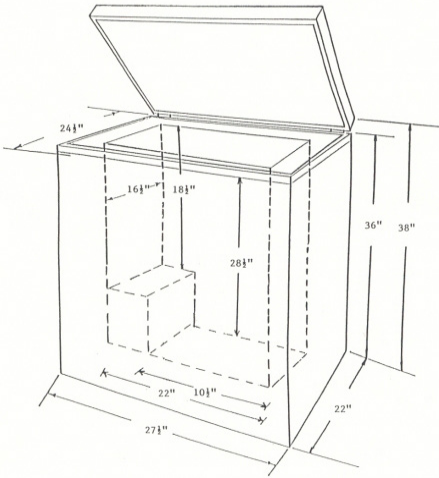

LABL-5-CT45

Standard Product Features:

- Manual defrost
- 5.0, 9.0 & 13.0 cu. ft. capacities
- -40°C, -43°C & -45°C temperature ranges
- Digital control with two temperature displays. One display shows the set temperature, the other shows the actual temperature in the freezer.
- Single-stage type refrigeration system with hermetic motor compressor
- Four heavy duty, swivel casters allow for convenient mobility
- White interior and exterior with hinged solid door
- 115V operation
- ETL electrical approved
- Warranties: 1 year parts and 90 days labor

LABL-13-CT40

Optional Features:

- Chart recorder
- Alarm relay contacts

LABRepCo
One Company • Many Solutions

Specifications and Ordering Information:

**LABL-5-CT40 &
LABL-5-CT45**

Models	LABL-5-CT40	LABL-5-CT45	LABL-9-CT43	LABL-13-CT40
Overall Height in.	39	39	38 1/2	38 1/2
Overall Width in.	28 1/2	28 1/2	42	43
Overall Depth in.	22	22	24 1/2	31
Interior Height in.	27 1/2	27 1/2	28 1/2	28 1/2
Interior Width in.	23	23	36	37 1/2
Interior Depth in.	15	15	16 1/2	22
Interior cu. ft.	5.0	5.0	9.0	13.0
Number of Casters	4	4	4	4
Temperature	0° to -40°C	0° to -45°C	0° to -43°C	0° to -40°C
Voltage	115V, 1PH, 60Hz	115V, 1PH, 60Hz	115V, 1PH, 60Hz	115V, 1PH, 60Hz

Specifications subject to change without notice.

LABL-9-CT43

Maximize Freezer Space

Please visit labrepco.com or speak with your local representative for inventory rack information.

LABL-13-CT45