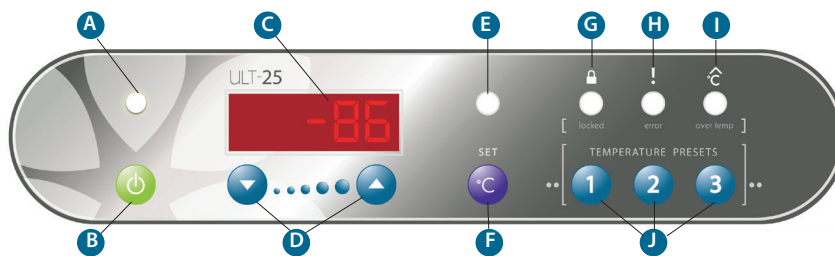

ULT25NEU Quick Guide:

-----clip, laminate, keep with freezer-----

INITIAL SETUP

Port Stopper/Sealant	!	The Port Stopper/Sealant must be in place during operation.
Power Indicator	A	The unit is ON when lit
Power ON	B	Press and hold for two beeps
Power OFF	B	Press and hold for three beeps
LCD Display	C	Displays chamber temperature
Display Setpoint	F	Press/Release to display current setpoint, S ## displayed
Return to Temp Display	F	Press/Release or wait eight seconds
Change Setpoint	F	Press and hold until <i>Set T LED</i> (E) glows, S ## displayed, then ▲ or ▼ (D)

ADVANCED FUNCTIONS

Change to Preset	Press and hold <i>Set</i> (F) until <i>Set T LED</i> (E) glows, S ## displayed, then select <i>Preset 1, 2 or 3</i> (J)
Postpone Over Temp Alarm	When <i>Over Temp LED</i> (I) glows, press <i>Preset 3</i> (J) until time shows (1.0 h) (If <i>Over Temp LED</i> is not glowing, then <i>Preset 3</i> acts as a Temp Preset)
Return to Temp Display	Wait eight seconds, press <i>Preset 3</i> to return to temperature display
See Error Code Again	If <i>Error LED</i> (H) is glowing, press <i>Preset 2</i> (J) briefly (If <i>Error LED</i> is not glowing, then <i>Preset 2</i> becomes Temp Preset)
Lock Panel	Press and hold <i>Preset 1 AND 2 AND 3</i> (J) until <i>Locked LED</i> (G) turns on (~five seconds)
Unlock Panel	Press and hold <i>Preset 1 AND 2 AND 3</i> (J) until <i>Locked LED</i> (G) turns off (~five seconds)
LCD Display Codes	P ## – Preset Temp, ## h – Alarm Silenced, E ## – Error Code (see operating manual)

- When unit is first turned on, red Over T light will be on until temperature is within 10° of set point.
- Panel cannot be locked until temperature is within 10° of set point.

6000 Poston Road Athens, Ohio 45701, USA t: 740.274.7900 / 855.274.7900 f: 740.274.7901 www.stirlingultracold.com