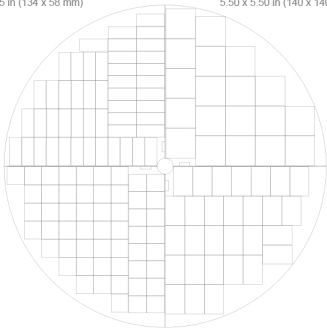

Abeyance A1000

Vial Inventory:

2 ml Slim Racks: 212
Boxes per Rack: 5
Total Boxes: 1,060
5.28 x 2.25 in (134 x 58 mm)

Square Racks: 76
Boxes per Rack: 13
Total Boxes: 988
5.50 x 5.50 in (140 x 140 mm)

Square Mini Racks: 216
Boxes per Rack: 13
Total Boxes: 2,808
3.18 x 3.34 in (81 x 85 mm)

SBS Racks: 116
5.50 x 3.63 in (140 x 92 mm)

Blood Bag Inventory:

25 ml Frames: 1,064
Bags per Frame: 7
Total Bags: 7,448
3.94 x 0.59 in (100 x 15 mm)

50 ml Frames: 644
Bags per Frame: 7
Total Bags: 4,508
6.30 x 0.59 in (160 x 15 mm)

250 ml Frames: 508
Bags per Frame: 4
Total Bags: 2,032
7.88 x 0.59 in (200 x 15 mm)

500 ml Frames: 420
Bags per Frame: 4
Total Bags: 1,680
9.30 x 0.59 in (236 x 15 mm)