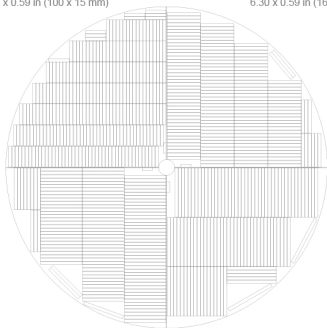

Abeyance A1000

Vial Inventory:

2 ml Slim Racks: 212
Boxes per Rack: 5
Total Boxes: 1,060
5.28 x 2.25 in (134 x 58 mm)

Square Racks: 76
Boxes per Rack: 13
Total Boxes: 988
5.50 x 5.50 in (140 x 140 mm)

Square Mini Racks: 216
Boxes per Rack: 13
Total Boxes: 2,808
3.18 x 3.34 in (81 x 85 mm)

SBS Racks: 116
5.50 x 3.63 in (140 x 92 mm)

Blood Bag Inventory:

25 ml Frames: 1,064
Bags per Frame: 7
Total Bags: 7,448
3.94 x 0.59 in (100 x 15 mm)

50 ml Frames: 644
Bags per Frame: 7
Total Bags: 4,508
6.30 x 0.59 in (160 x 15 mm)

250 ml Frames: 508
Bags per Frame: 4
Total Bags: 2,032
7.88 x 0.59 in (200 x 15 mm)

500 ml Frames: 420
Bags per Frame: 4
Total Bags: 1,680
9.30 x 0.59 in (236 x 15 mm)