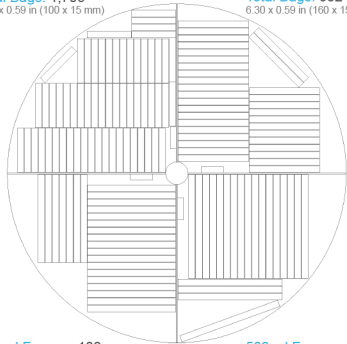

Abeyance A220

Vial Inventory:

2 ml Slim Racks: 44
Boxes per Rack: 5
Total Boxes: 220
5.28 x 2.25 in (134 x 58 mm)

Square Racks: 12
Boxes per Rack: 13
Total Boxes: 156
5.50 x 5.50 in (140 x 140 mm)

Square Mini Racks: 48
Boxes per Rack: 13
Total Boxes: 624
3.18 x 3.34 in (81 x 85 mm)

SBS Racks: 24
5.50 x 3.63 in (140 x 92 mm)

Blood Bag Inventory:

25 ml Frames: 244
Bags per Frame: 7
Total Bags: 1,706
3.94 x 0.59 in (100 x 15 mm)

50 ml Frames: 136
Bags per Frame: 7
Total Bags: 952
6.30 x 0.59 in (160 x 15 mm)

250 ml Frames: 100
Bags per Frame: 4
Total Bags: 400
7.88 x 0.59 in (200 x 15 mm)

500 ml Frames: 84
Bags per Frame: 4
Total Bags: 336
9.30 x 0.59 in (236 x 15 mm)