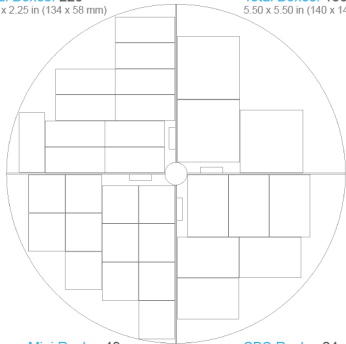

Abeyance A220

Vial Inventory:

2 ml Slim Racks: 44
Boxes per Rack: 5
Total Boxes: 220
5.28 x 2.25 in (134 x 58 mm)

Square Racks: 12
Boxes per Rack: 13
Total Boxes: 156
5.50 x 5.50 in (140 x 140 mm)

Square Mini Racks: 48
Boxes per Rack: 13
Total Boxes: 624
3.18 x 3.34 in (81 x 85 mm)

SBS Racks: 24
5.50 x 3.63 in (140 x 92 mm)

Blood Bag Inventory:

25 ml Frames: 244
Bags per Frame: 7
Total Bags: 1,706
3.94 x 0.59 in (100 x 15 mm)

50 ml Frames: 136
Bags per Frame: 7
Total Bags: 952
6.30 x 0.59 in (160 x 15 mm)

250 ml Frames: 100
Bags per Frame: 4
Total Bags: 400
7.88 x 0.59 in (200 x 15 mm)

500 ml Frames: 84
Bags per Frame: 4
Total Bags: 336
9.30 x 0.59 in (236 x 15 mm)