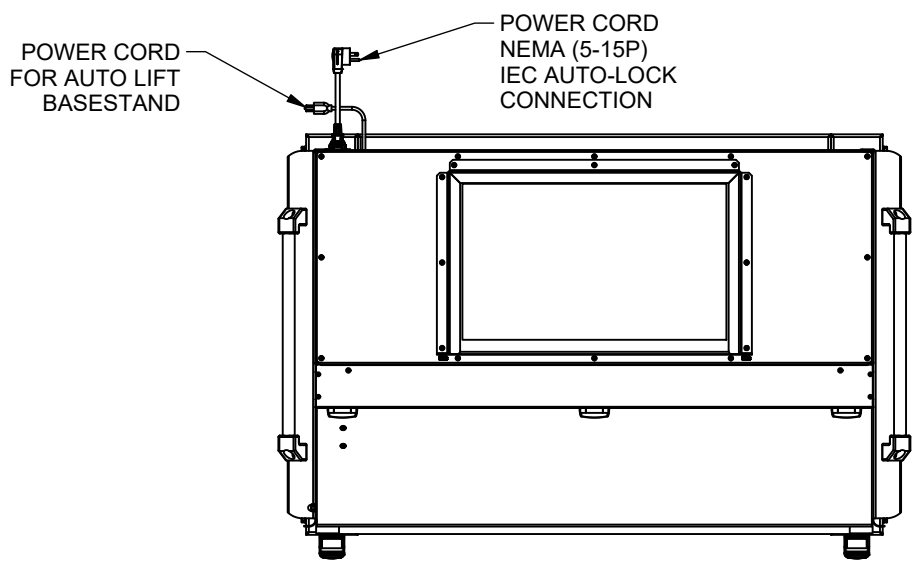

REV	CO	DESCRIPTION	DATE	DFTR	CHKD
A	000742	RELEASED TO PRODUCTION	3/18/2021	LS	MSS

INCH
MILLIMETER

TITLE		NU-608-400 Auto Lift Base Specification Drawing			
DFTM	DATE	CHKD	SHEET	1	OF 1
LS	3/18/2021	MSS			
DRAWING NUMBER		CD-000109			A