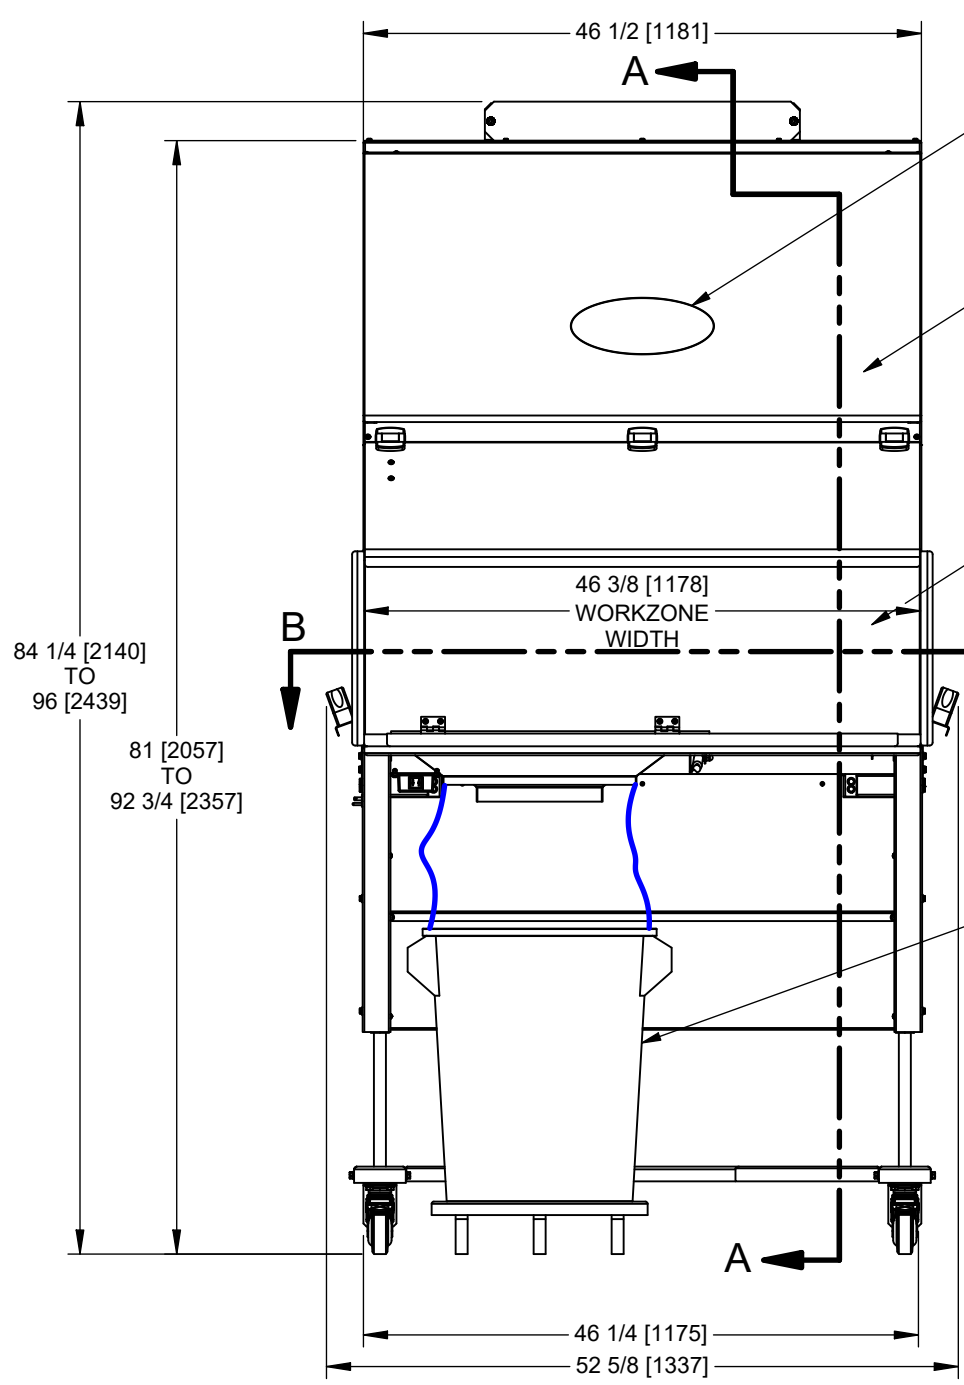

REV	CO	DESCRIPTION	DATE	DFTR	CHKD
A	000742	RELEASED TO PRODUCTION	3/18/2021	LS	MSS

INCH
MILLIMETER

TITLE		NU-608-400 Auto Lift Base Specification Drawing			
DFTM	DATE	CHKD	SHEET	1	OF 1
LS	3/18/2021	MSS			
DRAWING NUMBER		CD-000109			A