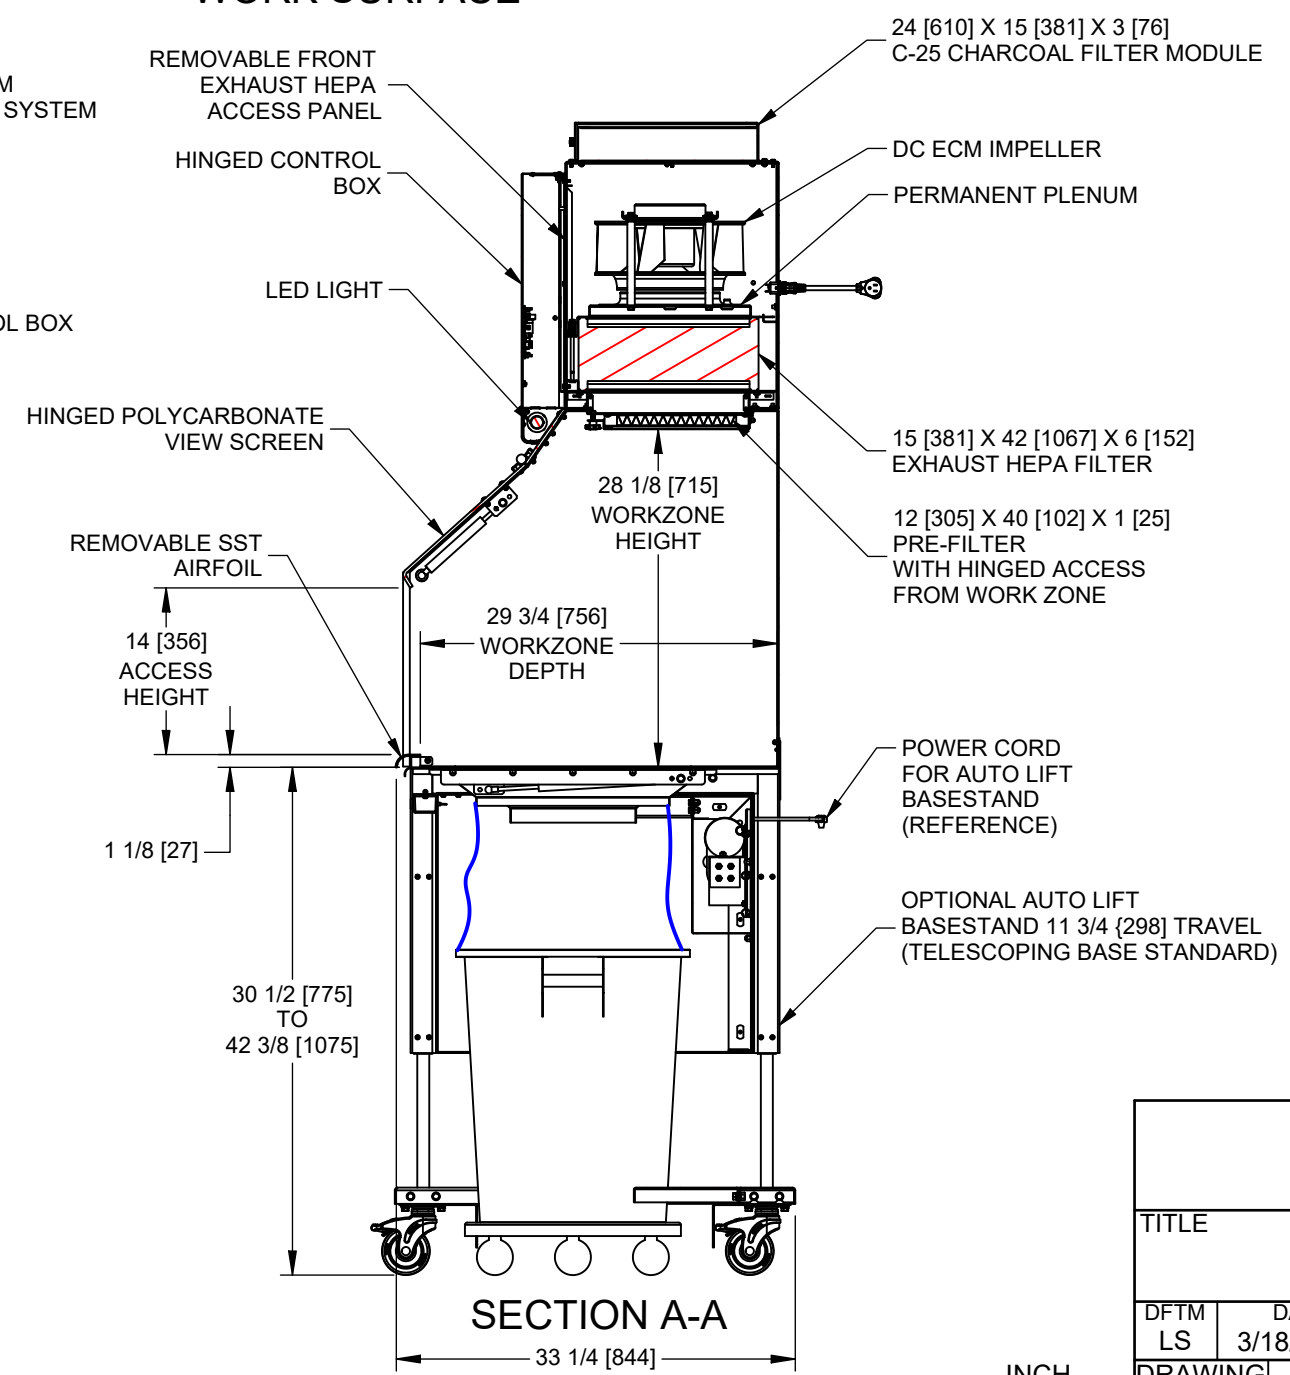

REV	CO	DESCRIPTION	DATE	DFTR	CHKD
A	000742	RELEASED TO PRODUCTION	3/18/2021	LS	MSS

INCH
MILLIMETER

TITLE		NU-608-400 Auto Lift Base Specification Drawing			
DFTM	DATE	CHKD	SHEET	1	OF 1
LS	3/18/2021	MSS			
DRAWING NUMBER		CD-000109			A