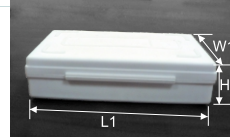

Chest Freezer Racks

For 25-Place Slide Boxes

- ◆ Made of corrosion resistant stainless steel.
- ◆ Locking rods are included.
- ◆ Security lock devices are available for each rack.

L1 x W1 x H1: 5.5" x 3.6" x 1.4" / 140 x 91 x 35mm

L1 x W1 x H1: 5.5" x 3.3" x 1.4" / 140 x 83 x 34mm

Part Number	Dimension H x D x W	Compartment Size h x d x w	Capacity	Lock Device Option*	Shipping Weight(lb/Kg)
CFS-25-4	6 ³ / ₈ x 3 ¹³ / ₁₆ x 6 inch 162 x 97 x 152 mm	1 ¹ / ₂ x 3 ¹¹ / ₁₆ x 5 ⁵ / ₈ inch 38 x 93 x 143 mm	4	DR25-06	1.4 / 0.62
CFS-25-6	9 ⁷ / ₁₆ x 3 ¹³ / ₁₆ x 6 inch 239 x 97 x 152 mm	1 ¹ / ₂ x 3 ¹¹ / ₁₆ x 5 ⁵ / ₈ inch 38 x 93 x 143 mm	6	DR25-09	1.8 / 0.82
CFS-25-8	12 ⁷ / ₁₆ x 3 ¹³ / ₁₆ x 6 inch 316 x 97 x 152 mm	1 ¹ / ₂ x 3 ¹¹ / ₁₆ x 5 ⁵ / ₈ inch 38 x 93 x 143 mm	8	DR25-12	2.3 / 1.03
CFS-25-10	15 ¹ / ₂ x 3 ¹³ / ₁₆ x 6 inch 393 x 97 x 152 mm	1 ¹ / ₂ x 3 ¹¹ / ₁₆ x 5 ⁵ / ₈ inch 38 x 93 x 143 mm	10	DR25-15	2.7 / 1.23
CFS-25-12	18 ¹ / ₂ x 3 ¹³ / ₁₆ x 6 inch 470 x 97 x 152 mm	1 ¹ / ₂ x 3 ¹¹ / ₁₆ x 5 ⁵ / ₈ inch 38 x 93 x 143 mm	12	DR25-18	3.2 / 1.45
CFS-25-14	21 ³ / ₁₀ x 3 ¹³ / ₁₆ x 6 inch 547 x 97 x 152 mm	1 ¹ / ₂ x 3 ¹¹ / ₁₆ x 5 ⁵ / ₈ inch 38 x 93 x 143 mm	14	DR25-21	3.7 / 1.66
CFS-25-16	24 ⁹ / ₁₆ x 3 ¹³ / ₁₆ x 6 inch 624 x 97 x 152 mm	1 ¹ / ₂ x 3 ¹¹ / ₁₆ x 5 ⁵ / ₈ inch 38 x 93 x 143 mm	16	DR25-24	4.1 / 1.87
CFS-25-18	27 ⁵ / ₈ x 3 ¹³ / ₁₆ x 6 inch 701 x 97 x 152 mm	1 ¹ / ₂ x 3 ¹¹ / ₁₆ x 5 ⁵ / ₈ inch 38 x 93 x 143 mm	18	DR25-27	4.6 / 2.07
CFS-25-20	30 ⁵ / ₈ x 3 ¹³ / ₁₆ x 6 inch 778 x 97 x 152 mm	1 ¹ / ₂ x 3 ¹¹ / ₁₆ x 5 ⁵ / ₈ inch 38 x 93 x 143 mm	20	DR25-30	5.0 / 2.28