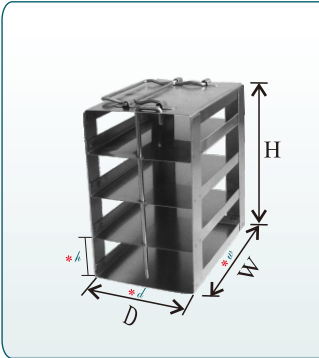

Chest Freezer Racks

For 25-Place Slide Boxes

- ◆ Made of corrosion resistant stainless steel.
- ◆ Locking rods are included.
- ◆ Security lock devices are available for each rack.

L1 x W1 x H1: 5.5" x 3.6" x 1.4" / 140 x 91 x 35mm

L1 x W1 x H1: 5.5" x 3.3" x 1.4" / 140 x 83 x 34mm

Part Number	Dimension H x D x W	Compartment Size h x d x w	Capacity	Lock Device Option*	Shipping Weight(lb/Kg)
CFS-25-4	6 ³ / ₈ x 3 ¹³ / ₁₆ x 6 inch 162 x 97 x 152 mm	1 ¹ / ₂ x 3 ¹¹ / ₁₆ x 5 ⁵ / ₈ inch 38 x 93 x 143 mm	4	DR25-06	1.4 / 0.62
CFS-25-6	9 ⁷ / ₁₆ x 3 ¹³ / ₁₆ x 6 inch 239 x 97 x 152 mm	1 ¹ / ₂ x 3 ¹¹ / ₁₆ x 5 ⁵ / ₈ inch 38 x 93 x 143 mm	6	DR25-09	1.8 / 0.82
CFS-25-8	12 ⁷ / ₁₆ x 3 ¹³ / ₁₆ x 6 inch 316 x 97 x 152 mm	1 ¹ / ₂ x 3 ¹¹ / ₁₆ x 5 ⁵ / ₈ inch 38 x 93 x 143 mm	8	DR25-12	2.3 / 1.03
CFS-25-10	15 ¹ / ₂ x 3 ¹³ / ₁₆ x 6 inch 393 x 97 x 152 mm	1 ¹ / ₂ x 3 ¹¹ / ₁₆ x 5 ⁵ / ₈ inch 38 x 93 x 143 mm	10	DR25-15	2.7 / 1.23
CFS-25-12	18 ¹ / ₂ x 3 ¹³ / ₁₆ x 6 inch 470 x 97 x 152 mm	1 ¹ / ₂ x 3 ¹¹ / ₁₆ x 5 ⁵ / ₈ inch 38 x 93 x 143 mm	12	DR25-18	3.2 / 1.45
CFS-25-14	21 ³ / ₁₀ x 3 ¹³ / ₁₆ x 6 inch 547 x 97 x 152 mm	1 ¹ / ₂ x 3 ¹¹ / ₁₆ x 5 ⁵ / ₈ inch 38 x 93 x 143 mm	14	DR25-21	3.7 / 1.66
CFS-25-16	24 ⁹ / ₁₆ x 3 ¹³ / ₁₆ x 6 inch 624 x 97 x 152 mm	1 ¹ / ₂ x 3 ¹¹ / ₁₆ x 5 ⁵ / ₈ inch 38 x 93 x 143 mm	16	DR25-24	4.1 / 1.87
CFS-25-18	27 ⁵ / ₈ x 3 ¹³ / ₁₆ x 6 inch 701 x 97 x 152 mm	1 ¹ / ₂ x 3 ¹¹ / ₁₆ x 5 ⁵ / ₈ inch 38 x 93 x 143 mm	18	DR25-27	4.6 / 2.07
CFS-25-20	30 ⁵ / ₈ x 3 ¹³ / ₁₆ x 6 inch 778 x 97 x 152 mm	1 ¹ / ₂ x 3 ¹¹ / ₁₆ x 5 ⁵ / ₈ inch 38 x 93 x 143 mm	20	DR25-30	5.0 / 2.28