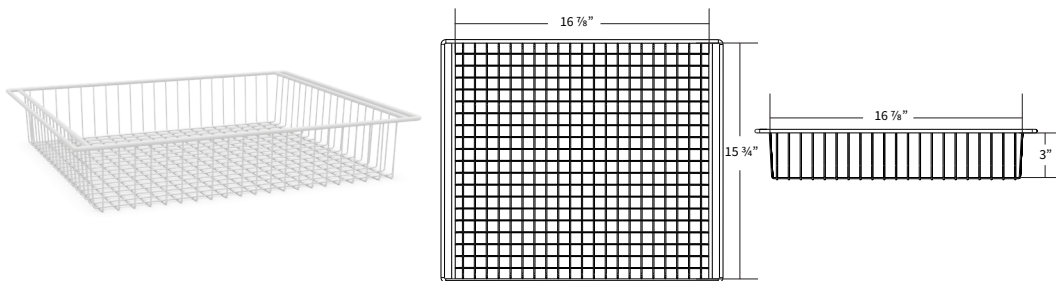

LRC-SLD BSKT-FULL-5.2*

Compatible Refrigerator Size	5.2 ft ³
Max Quantity	3
Basket type	Sliding
Width x Depth x Height	16 7/8" x 13 5/8" x 3"
Max Load	30 lbs.

*Factory Install Only

LRC-BSKT-BASE-FIXED-5.2

Compatible Refrigerator Size	5.2 ft ³
Max Quantity	1
Basket type	Fixed
Width x Depth x Height	18 3/8" x 8 1/2" x 6 1/4"
Max Load	44 lbs.

LRC-SLD BSKT-FULL-10.5*

Compatible Refrigerator Size	10.5 ft ³
Max Quantity	6
Basket type	Sliding
Width x Depth x Height	16 7/8" x 15 3/4" x 3"
Max Load	35 lbs.

*Factory Install Only

LRC-BSKT-BASE-FIXED-10.5

Compatible Refrigerator Size	10.5 ft ³
Max Quantity	1
Basket type	Fixed
Width x Depth x Height	18 3/8" x 10 5/8" x 6 1/4"
Max Load	55 lbs.

LRC-SLD BSKT-FULL-5.2