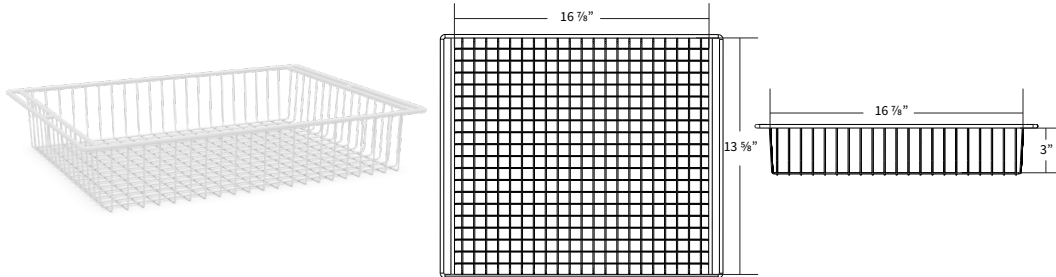

LRC-SLD BSKT-FULL-5.2*

Compatible Refrigerator Size	5.2 ft ³
Max Quantity	3
Basket type	Sliding
Width x Depth x Height	16 7/8" x 13 5/8" x 3"
Max Load	30 lbs.

*Factory Install Only

LRC-BSKT-BASE-FIXED-5.2

Compatible Refrigerator Size	5.2 ft ³
Max Quantity	1
Basket type	Fixed
Width x Depth x Height	18 3/8" x 8 1/2" x 6 1/4"
Max Load	44 lbs.

LRC-SLD BSKT-FULL-10.5*

Compatible Refrigerator Size	10.5 ft ³
Max Quantity	6
Basket type	Sliding
Width x Depth x Height	16 7/8" x 15 3/4" x 3"
Max Load	35 lbs.

*Factory Install Only

LRC-BSKT-BASE-FIXED-10.5

Compatible Refrigerator Size	10.5 ft ³
Max Quantity	1
Basket type	Fixed
Width x Depth x Height	18 3/8" x 10 5/8" x 6 1/4"
Max Load	55 lbs.

LRC-SLD BSKT-FULL-5.2