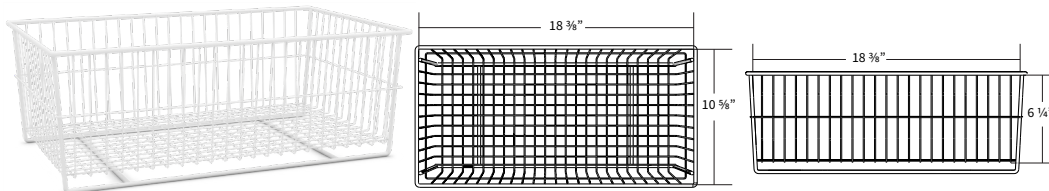

LRC-SLD BSKT-FULL-5.2*

Compatible Refrigerator Size	5.2 ft ³
Max Quantity	3
Basket type	Sliding
Width x Depth x Height	16 7/8" x 13 5/8" x 3"
Max Load	30 lbs.

*Factory Install Only

LRC-BSKT-BASE-FIXED-5.2

Compatible Refrigerator Size	5.2 ft ³
Max Quantity	1
Basket type	Fixed
Width x Depth x Height	18 3/8" x 8 1/2" x 6 1/4"
Max Load	44 lbs.

LRC-SLD BSKT-FULL-10.5*

Compatible Refrigerator Size	10.5 ft ³
Max Quantity	6
Basket type	Sliding
Width x Depth x Height	16 7/8" x 15 3/4" x 3"
Max Load	35 lbs.

*Factory Install Only

LRC-BSKT-BASE-FIXED-10.5

Compatible Refrigerator Size	10.5 ft ³
Max Quantity	1
Basket type	Fixed
Width x Depth x Height	18 3/8" x 10 5/8" x 6 1/4"
Max Load	55 lbs.

LRC-SLD BSKT-FULL-5.2