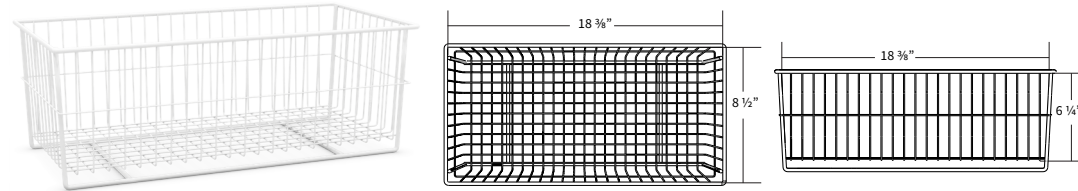

LRC-SLD BSKT-FULL-5.2*

Compatible Refrigerator Size	5.2 ft ³
Max Quantity	3
Basket type	Sliding
Width x Depth x Height	16 7/8" x 13 5/8" x 3"
Max Load	30 lbs.

*Factory Install Only

LRC-BSKT-BASE-FIXED-5.2

Compatible Refrigerator Size	5.2 ft ³
Max Quantity	1
Basket type	Fixed
Width x Depth x Height	18 3/8" x 8 1/2" x 6 1/4"
Max Load	44 lbs.

LRC-SLD BSKT-FULL-10.5*

Compatible Refrigerator Size	10.5 ft ³
Max Quantity	6
Basket type	Sliding
Width x Depth x Height	16 7/8" x 15 3/4" x 3"
Max Load	35 lbs.

*Factory Install Only

LRC-BSKT-BASE-FIXED-10.5

Compatible Refrigerator Size	10.5 ft ³
Max Quantity	1
Basket type	Fixed
Width x Depth x Height	18 3/8" x 10 5/8" x 6 1/4"
Max Load	55 lbs.

LRC-SLD BSKT-FULL-5.2